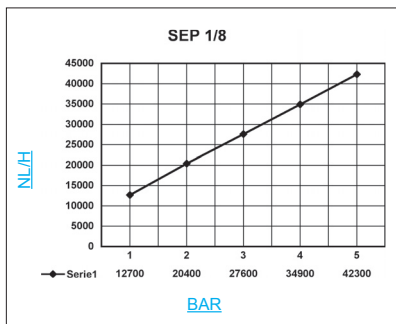

A	CH	F	H
1/8" BSP	13	6	13
1/4" BSP	16	7	16
3/8" BSP	19	8	16
1/2" BSP	24	10	18
3/4" BSP	30	10	19
1 BSP	36	10	20
M5	8	5	12
1/8" FEM BSP	13	5	12