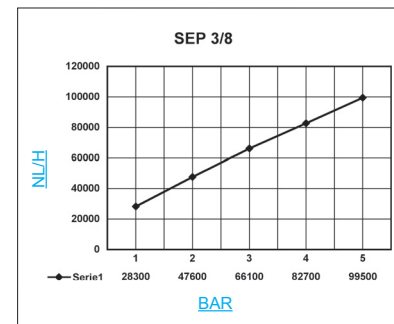

A	CH	F	H
1/8" BSP	13	6	13
1/4" BSP	16	7	16
3/8" BSP	19	8	16
1/2" BSP	24	10	18
3/4" BSP	30	10	19
1 BSP	36	10	20
M5	8	5	12
1/8" FEM BSP	13	5	12