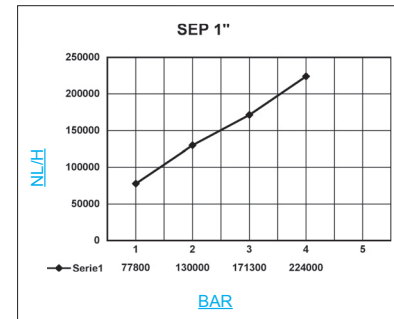

A	CH	F	H
1/8" BSP	13	6	13
1/4" BSP	16	7	16
3/8" BSP	19	8	16
1/2" BSP	24	10	18
3/4" BSP	30	10	19
1 BSP	36	10	20
M5	8	5	12
1/8" FEM BSP	13	5	12