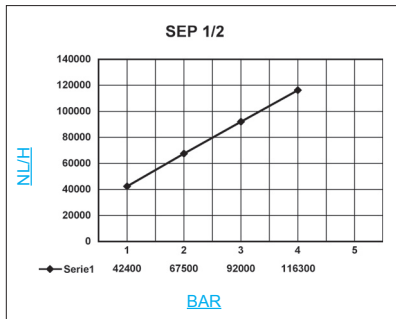

A	CH	F	H
1/8" BSP	13	6	13
1/4" BSP	16	7	16
3/8" BSP	19	8	16
1/2" BSP	24	10	18
3/4" BSP	30	10	19
1 BSP	36	10	20
M5	8	5	12
1/8" FEM BSP	13	5	12