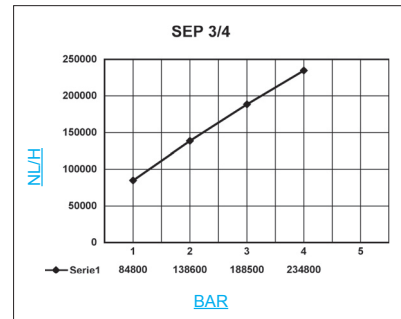

A	CH	F	H
1/8" BSP	13	6	13
1/4" BSP	16	7	16
3/8" BSP	19	8	16
1/2" BSP	24	10	18
3/4" BSP	30	10	19
1 BSP	36	10	20
M5	8	5	12
1/8" FEM BSP	13	5	12