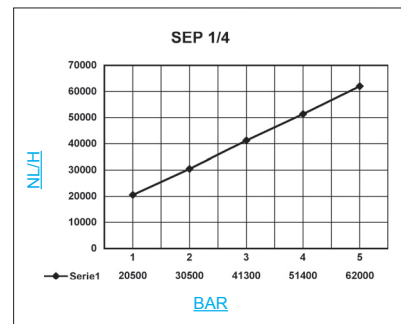

A	CH	F	H
1/8" BSP	13	6	13
1/4" BSP	16	7	16
3/8" BSP	19	8	16
1/2" BSP	24	10	18
3/4" BSP	30	10	19
1 BSP	36	10	20
M5	8	5	12
1/8" FEM BSP	13	5	12