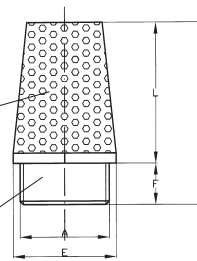

Silencieux

modèle
SC

Niveau sonore en dB 6 BAR
Noise level at 6 BAR

1/8	1/4	3/8	1/2	3/4	1
70	67	77	80	84	85

Niveau sonore en dB 4 BAR
Noise level at 4 BAR

1/8	1/4	3/8	1/2	3/4	1
68	65	74	76	80	82

A	E	F	L	H
1/8" BSP	12	6	15	21
1/4" BSP	15	8	19	27
3/8" BSP	19	8	28	36
1/2" BSP	23	10	33	43
3/4" BSP	29	13	40	53
1 BSP	36	15	48	63
M 5	6	4,5	8,5	13
*MAXI 1"1/4" BSP	48	15	65	80
*MAXI 1"1/2" BSP	54	16	77	93
*MAXI 2" BSP	65	17	90	107

*MAXI TYPE is completely in bronze powder

Bronzo sinterizzato nichelato
Sintered bronze nickel plated
Bronze frittè nickel plated
Sinterbronze nickel plated

Ottone nichelato
Brass nickel plated
Laiton nickel plated
Messing nickel plated

modèle SC