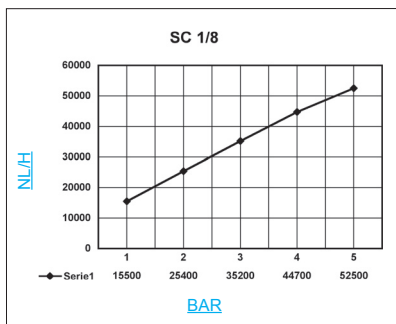

Silencieux

modèle
SC

Niveau sonore en dB 6 BAR
Noise level at 6 BAR

1/8	1/4	3/8	1/2	3/4	1
70	67	77	80	84	85

Niveau sonore en dB 4 BAR
Noise level at 4 BAR

1/8	1/4	3/8	1/2	3/4	1
68	65	74	76	80	82

A	E	F	L	H
1/8" BSP	12	6	15	21
1/4" BSP	15	8	19	27
3/8" BSP	19	8	28	36
1/2" BSP	23	10	33	43
3/4" BSP	29	13	40	53
1 BSP	36	15	48	63
M 5	6	4,5	8,5	13
*MAXI 1"1/4" BSP	48	15	65	80
*MAXI 1"1/2" BSP	54	16	77	93
*MAXI 2" BSP	65	17	90	107

*MAXI TYPE is completely in bronze powder

Bronzo sinterizzato nichelato
Sintered bronze nickel plated
Bronze frittè nickel plated
Sinterbronze nickel plated

Ottone nichelato
Brass nickel plated
Laiton nickel plated
Messing nickel plated

modèle SC

SILENZIATORI
AIR SILENCERS
SILENCIEUX
SCHALLDÄMPFER