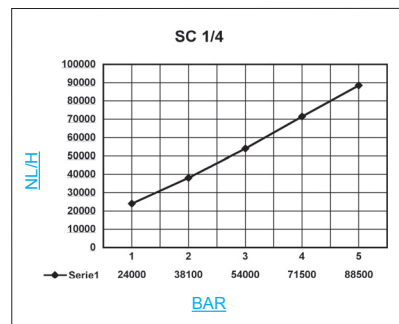

Silencieux

modèle
SC

Niveau sonore en dB 6 BAR
Noise level at 6 BAR

1/8	1/4	3/8	1/2	3/4	1
70	67	77	80	84	85

Niveau sonore en dB 4 BAR
Noise level at 4 BAR

1/8	1/4	3/8	1/2	3/4	1
68	65	74	76	80	82

A	E	F	L	H
1/8" BSP	12	6	15	21
1/4" BSP	15	8	19	27
3/8" BSP	19	8	28	36
1/2" BSP	23	10	33	43
3/4" BSP	29	13	40	53
1 BSP	36	15	48	63
M 5	6	4,5	8,5	13
*MAXI 1"1/4" BSP	48	15	65	80
*MAXI 1"1/2" BSP	54	16	77	93
*MAXI 2" BSP	65	17	90	107

*MAXI TYPE is completely in bronze powder

Bronzo sinterizzato nichelato
Sintered bronze nickel plated
Bronze frittè nickel plated
Sinterbronze nickel plated

Ottone nichelato
Brass nickel plated
Laiton nickel plated
Messing nickel plated

modèle SC

SILENZIATORI
AIR SILENCERS
SILENCIEUX
SCHALLDÄMPFER