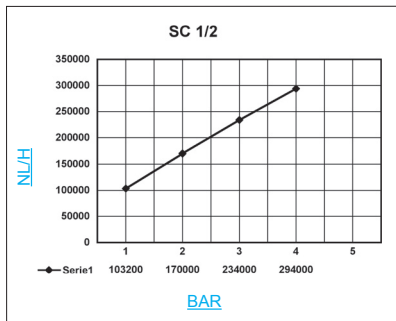

Silencieux

modèle
SC

Niveau sonore en dB 6 BAR
Noise level at 6 BAR

1/8	1/4	3/8	1/2	3/4	1
70	67	77	80	84	85

Niveau sonore en dB 4 BAR
Noise level at 4 BAR

1/8	1/4	3/8	1/2	3/4	1
68	65	74	76	80	82

A	E	F	L	H
1/8" BSP	12	6	15	21
1/4" BSP	15	8	19	27
3/8" BSP	19	8	28	36
1/2" BSP	23	10	33	43
3/4" BSP	29	13	40	53
1 BSP	36	15	48	63
M 5	6	4,5	8,5	13
*MAXI 1"1/4" BSP	48	15	65	80
*MAXI 1"1/2" BSP	54	16	77	93
*MAXI 2" BSP	65	17	90	107

*MAXI TYPE is completely in bronze powder

Bronzo sinterizzato nichelato
Sintered bronze nickel plated
Bronze frittè nickel plated
Sinterbronze nickel plated

Ottone nichelato
Brass nickel plated
Laiton nickel plated
Messing nickel plated

modèle SC

SILENZIATORI
AIR SILENCERS
SILENCIEUX
SCHALLDÄMPFER