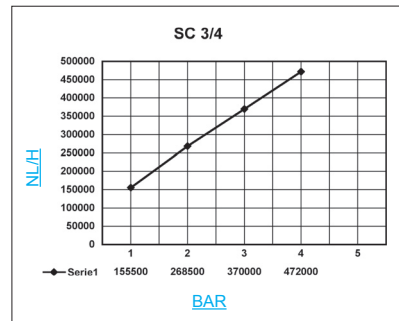

Silencieux

modèle
SC

Niveau sonore en dB 6 BAR
Noise level at 6 BAR

1/8	1/4	3/8	1/2	3/4	1
70	67	77	80	84	85

Niveau sonore en dB 4 BAR
Noise level at 4 BAR

1/8	1/4	3/8	1/2	3/4	1
68	65	74	76	80	82

A	E	F	L	H
1/8" BSP	12	6	15	21
1/4" BSP	15	8	19	27
3/8" BSP	19	8	28	36
1/2" BSP	23	10	33	43
3/4" BSP	29	13	40	53
1 BSP	36	15	48	63
M 5	6	4,5	8,5	13
*MAXI 1"1/4" BSP	48	15	65	80
*MAXI 1"1/2" BSP	54	16	77	93
*MAXI 2" BSP	65	17	90	107

*MAXI TYPE is completely in bronze powder

Bronzo sinterizzato nichelato
Sintered bronze nickel plated
Bronze frittè nickel plated
Sinterbronze nickel plated

Ottone nichelato
Brass nickel plated
Laiton nickel plated
Messing nickel plated

modèle SC

SILENZIATORI
AIR SILENCERS
SILENCIEUX
SCHALLDÄMPFER