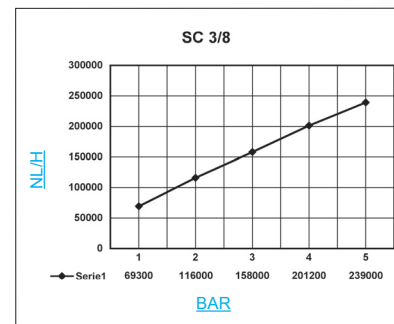

Silencieux

modèle
SC

Niveau sonore en dB 6 BAR
Noise level at 6 BAR

1/8	1/4	3/8	1/2	3/4	1
70	67	77	80	84	85

Niveau sonore en dB 4 BAR
Noise level at 4 BAR

1/8	1/4	3/8	1/2	3/4	1
68	65	74	76	80	82

A	E	F	L	H
1/8" BSP	12	6	15	21
1/4" BSP	15	8	19	27
3/8" BSP	19	8	28	36
1/2" BSP	23	10	33	43
3/4" BSP	29	13	40	53
1 BSP	36	15	48	63
M 5	6	4,5	8,5	13
*MAXI 1"1/4" BSP	48	15	65	80
*MAXI 1"1/2" BSP	54	16	77	93
*MAXI 2" BSP	65	17	90	107

*MAXI TYPE is completely in bronze powder

Bronzo sinterizzato nichelato
Sintered bronze nickel plated
Bronze frittè nickel plated
Sinterbronze nickel plated

Ottone nichelato
Brass nickel plated
Laiton nickel plated
Messing nickel plated

modèle SC

SILENZIATORI
AIR SILENCERS
SILENCIEUX
SCHALLDÄMPFER