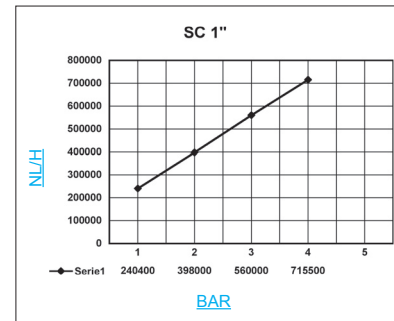

Silencieux

modèle
SC

Niveau sonore en dB 6 BAR
Noise level at 6 BAR

1/8	1/4	3/8	1/2	3/4	1
70	67	77	80	84	85

Niveau sonore en dB 4 BAR
Noise level at 4 BAR

1/8	1/4	3/8	1/2	3/4	1
68	65	74	76	80	82

A	E	F	L	H
1/8" BSP	12	6	15	21
1/4" BSP	15	8	19	27
3/8" BSP	19	8	28	36
1/2" BSP	23	10	33	43
3/4" BSP	29	13	40	53
1 BSP	36	15	48	63
M 5	6	4,5	8,5	13
*MAXI 1"1/4" BSP	48	15	65	80
*MAXI 1"1/2" BSP	54	16	77	93
*MAXI 2" BSP	65	17	90	107

*MAXI TYPE is completely in bronze powder

Bronzo sinterizzato nichelato
Sintered bronze nickel plated
Bronze frittè nickel plated
Sinterbronze nickel plated

Ottone nichelato
Brass nickel plated
Laiton nickel plated
Messing nickel plated

modèle SC

SILENZIATORI
AIR SILENCERS
SILENCIEUX
SCHALLDÄMPFER