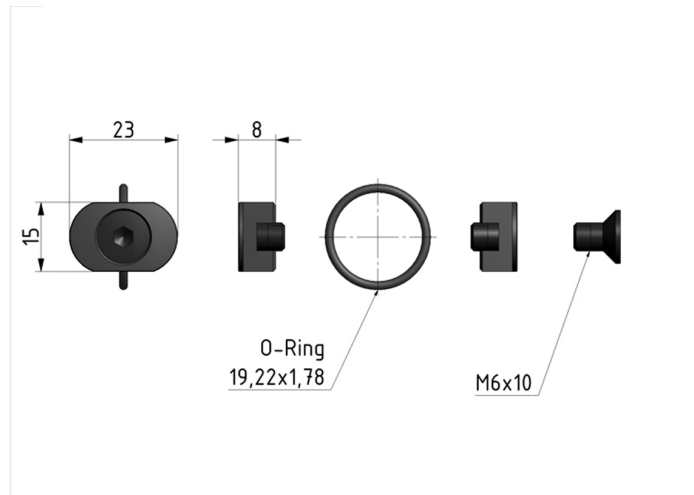

Accessories of the Multi-Fix series

Coupling kit BG1

type	part-number	series	series	weight
KP.11	9.9911.00.000	Multi-Fix	BG1	0.018 kg

technical data

- **description:** Coupling kit
- **fixing:** for components to be connected in Multi-Fix series 1
- **material clamp:** Z 410
- **material screws:** steel
- **material o-ring:** NBR
- **except:** distribution manifold block (narrow) Z.11