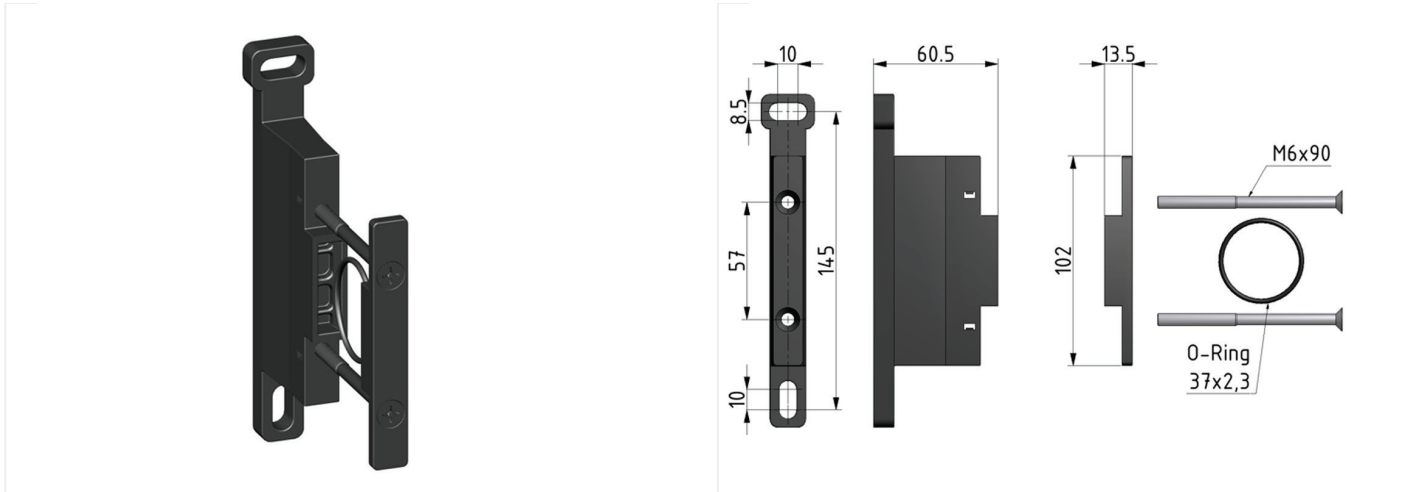

## Accessories of the Futura series

FUTURA coupling kit BG4 for wall assembly

type	article-number	series	series	weight
KKOP.4W	99004.0900	Futura	BG4	0.121 kg

### technical data

- **description:** Coupling kit wall mounting
- **fixing:** for components to be connected in Futura series 4
- **material coupling kit:** Grivory (PA66)
- **material screws:** steel
- **material o-ring:** NBR 70