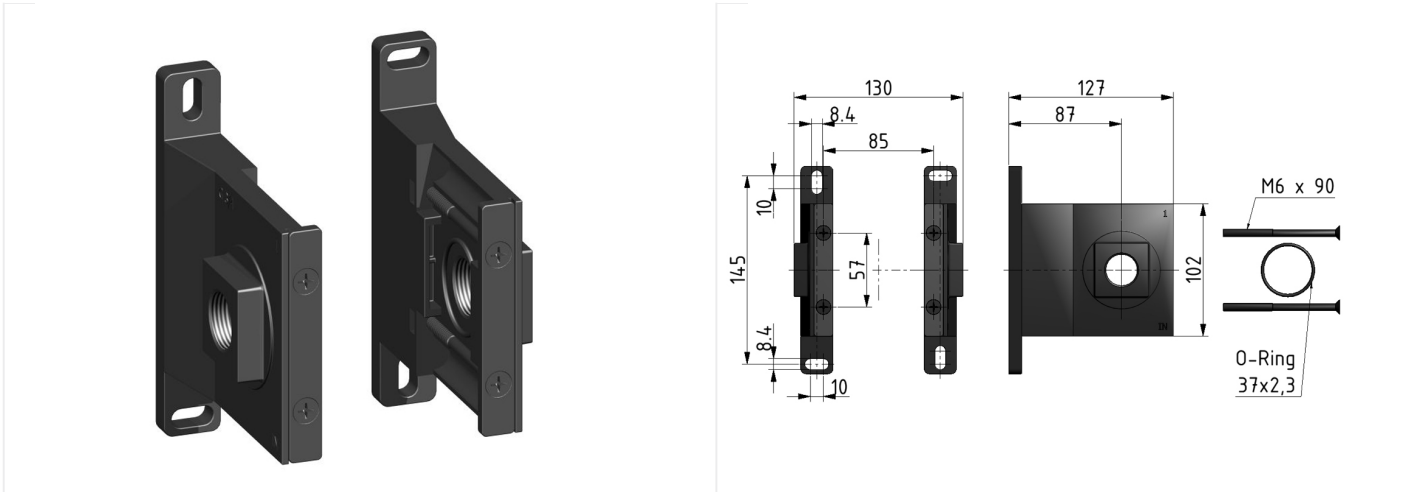

Accessories of the Futura series

Coupling kit BG4 G3/4 for wall assembly

type	part-number	series	series	weight
KKOP-434K	99004.0904	Futura	BG4	0.703 kg

technical data

- **description:** coupling kit wall mounting
- **fixing:** wall mounting with thread (Futura BG4)
- **material coupling kit:** die-cast aluminium
- **material screws:** steel
- **material o-ring:** NBR 70