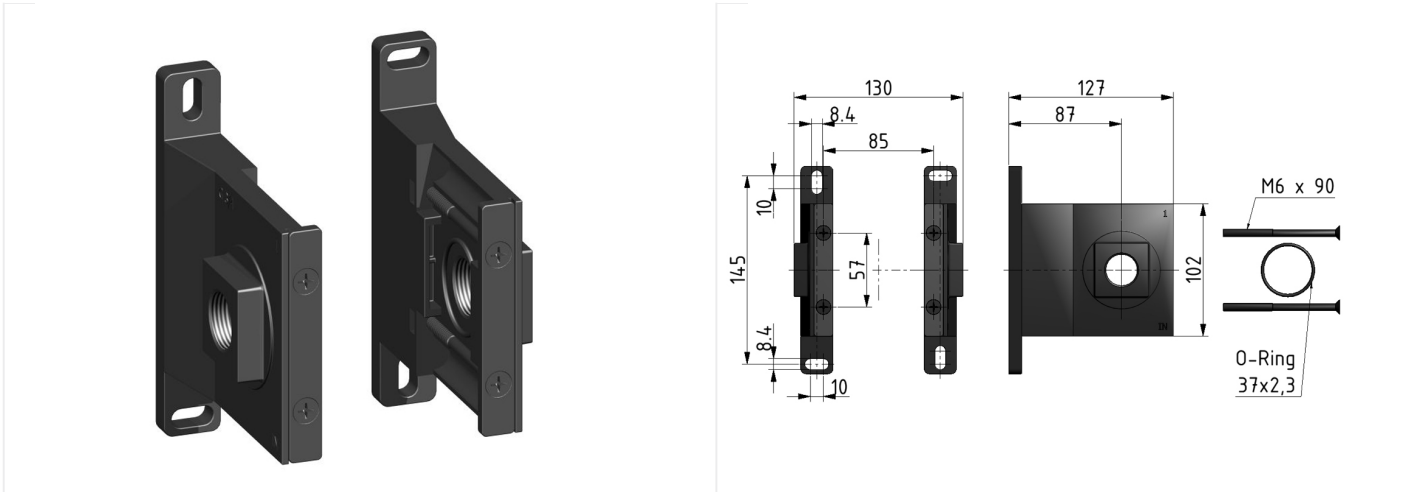

Accessories of the Futura series

Coupling kit BG4 G1 for wall assembly

type	part-number	series	series	weight
KKOP-41K	99004.0906	Futura	BG4	0.661 kg

technical data

- **description:** coupling kit wall mounting
- **fixing:** wall mounting with thread (Futura BG4)
- **material coupling kit:** die-cast aluminium
- **material screws:** steel
- **material o-ring:** NBR 70