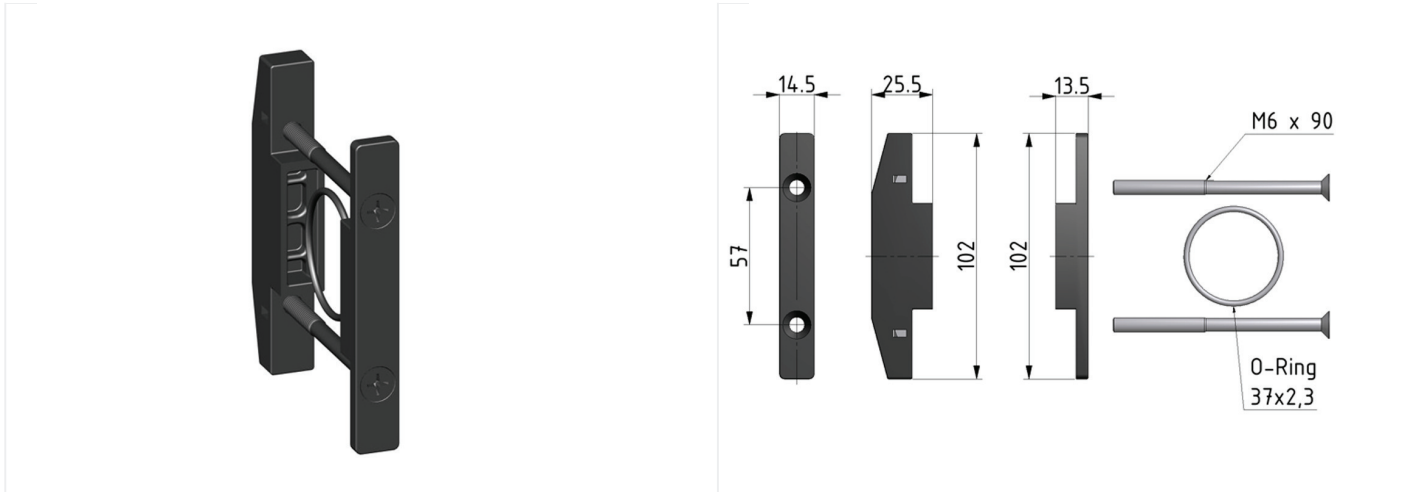

## Accessories of the Futura series

Coupling kit BG4 FUTURA

type	article-number	series	series	weight
KKOP.4	99004.0901	Futura	BG4	0.076 kg

### technical data

- **description:** Coupling kit
- **fixing:** for components to be connected in Futura series 4
- **material coupling kit:** Grivory (PA66)
- **material screws:** steel
- **material o-ring:** NBR 70