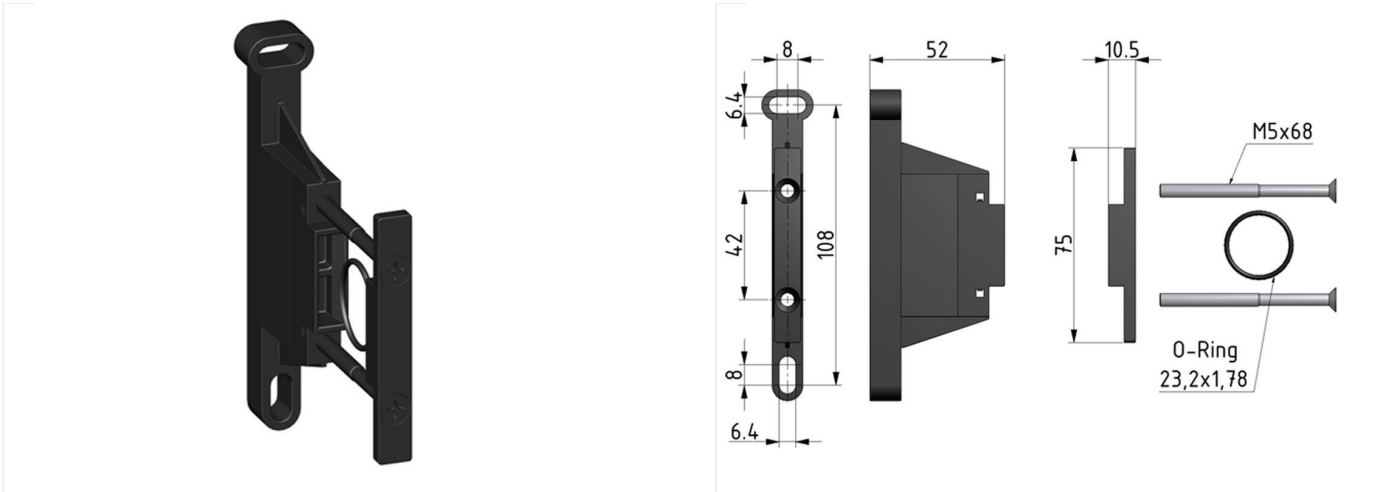

Accessories of the Futura series

FUTURA coupling kit BG2 for wall assembly

type	article-number	series	series	weight
KKOP.2W	99002.0900	Futura	BG2	0.059 kg

technical data

- **description:** Coupling kit wall mounting
- **fixing:** for components to be connected in Futura series 2
- **material coupling kit:** Grivory (PA66)
- **material screws:** steel
- **material o-ring:** NBR 70