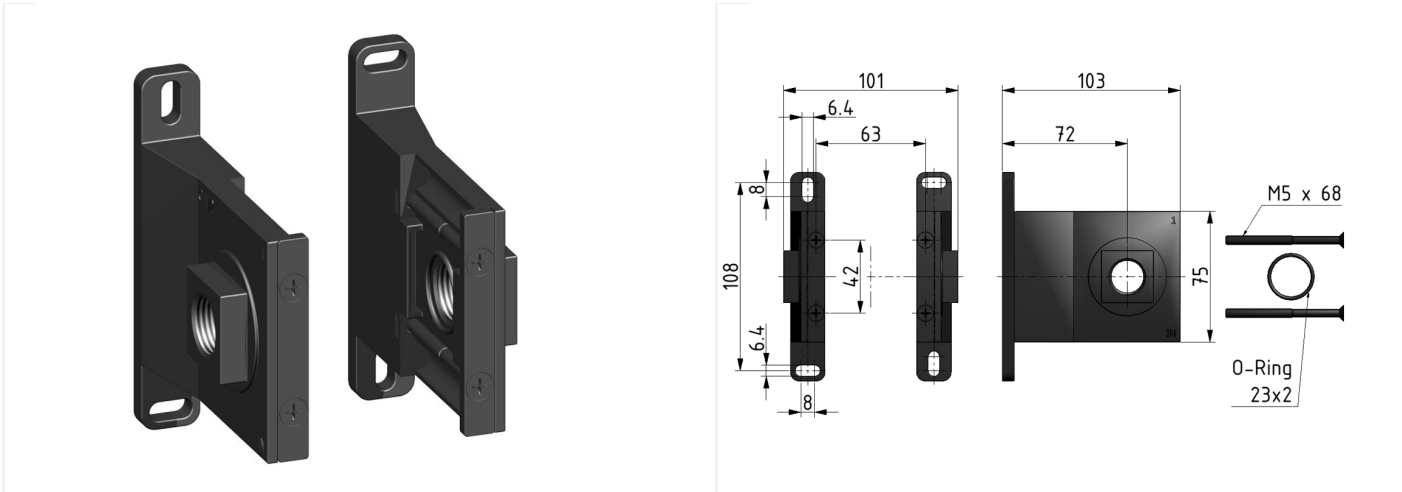

Accessories of the Futura series

Coupling kit BG2 G1/2 for wall assembly

type	part-number	series	series	weight
KKOP-212K	99002.0906	Futura	BG2	0.801 kg

technical data

- **description:** coupling kit wall mounting
- **fixing:** wall mounting with thread (Futura BG2)
- **material coupling kit:** die-cast zinc
- **material screws:** steel
- **material o-ring:** NBR 70