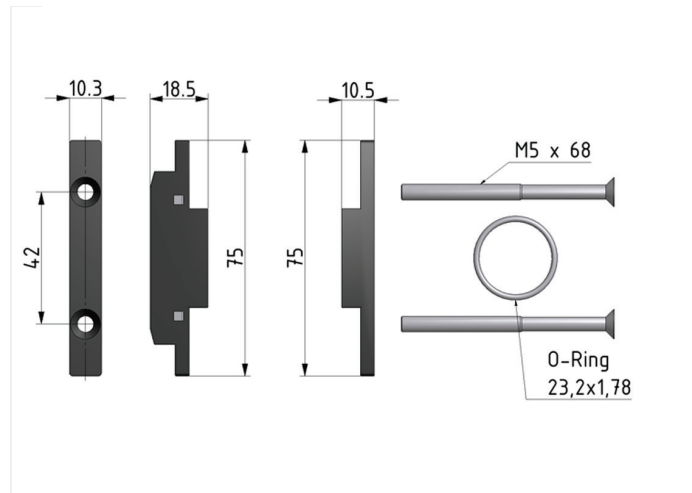

Accessories of the Futura series

Coupling kit BG2 FUTURA

type	article-number	series	series	weight
KKOP.2	99002.0901	Futura	BG2	0.034 kg

technical data

- **description:** Coupling kit
- **fixing:** for components to be connected in Futura series 2
- **material coupling kit:** Grivory (PA66)
- **material screws:** steel
- **material o-ring:** NBR 70