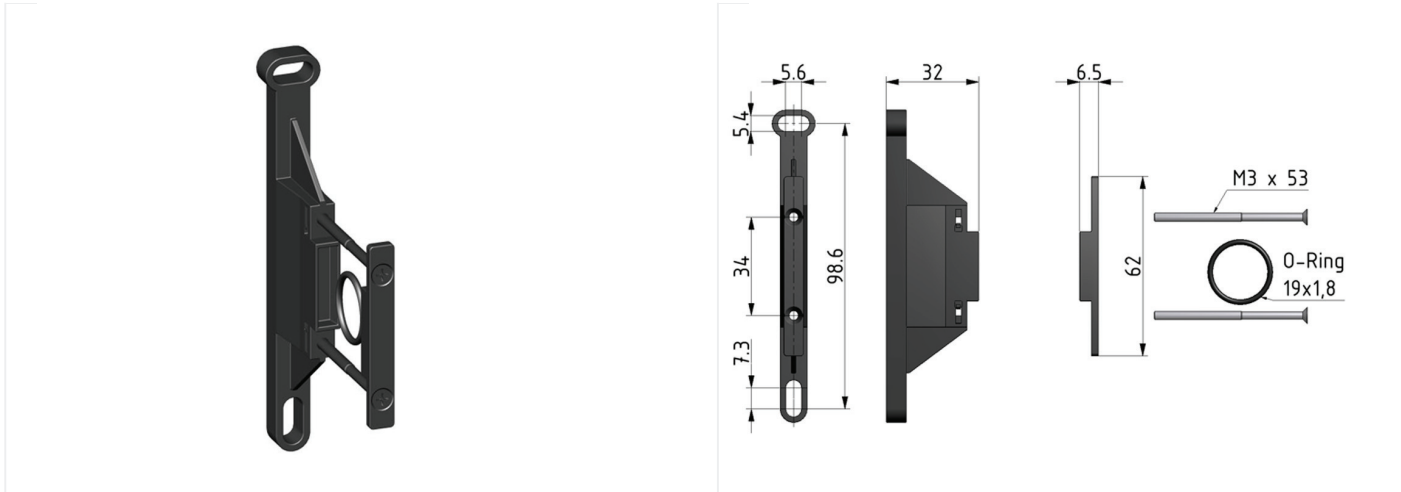

Accessories of the Futura series

FUTURA coupling kit BG1 for wall assembly

type	article-number	series	series	weight
KKOP.1W	99001.0900	Futura	BG1	0.041 kg

technical data

- **description:** Coupling kit wall mounting
- **fixing:** for components to be connected in Futura series 1
- **material coupling kit:** Grivory (PA66)
- **material screws:** steel
- **material o-ring:** NBR 70