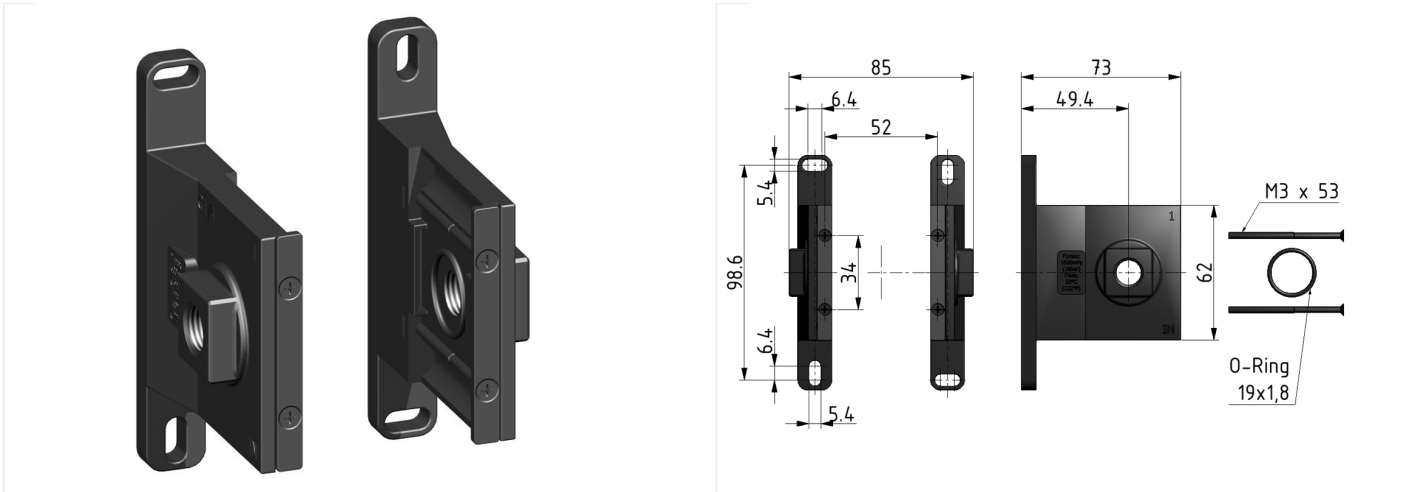

## Accessories of the Futura series

Coupling kit BG1 G3/8 for wall assembly

type	part-number	series	series	weight
KKOP-138K	99001.0906	Futura	BG1	0.465 kg

### technical data

- **description:** coupling kit wall mounting
- **fixing:** wall mounting with thread (Futura BG1)
- **material coupling kit:** die-cast zinc
- **material screws:** steel
- **material o-ring:** NBR 70