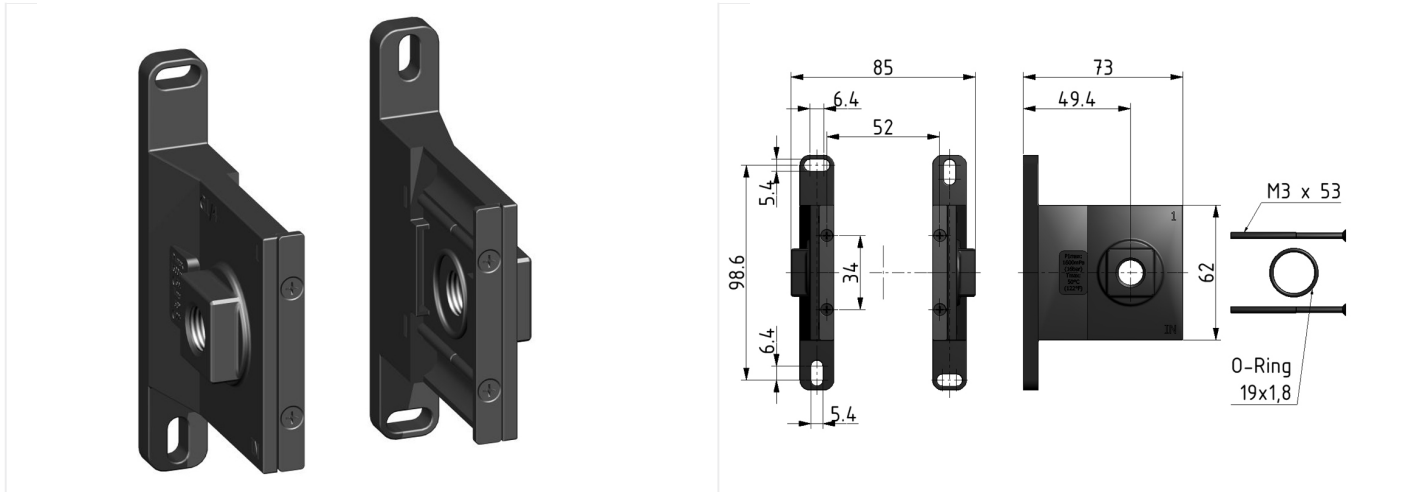

## Accessories of the Futura series

Coupling kit BG1 G1/4 for wall assembly

type	part-number	series	series	weight
KKOP-114K	99001.0904	Futura	BG1	0.916 kg

### technical data

- **description:** coupling kit wall mounting
- **fixing:** wall mounting with thread (Futura BG1)
- **material coupling kit:** die-cast zinc
- **material screws:** steel
- **material o-ring:** NBR 70