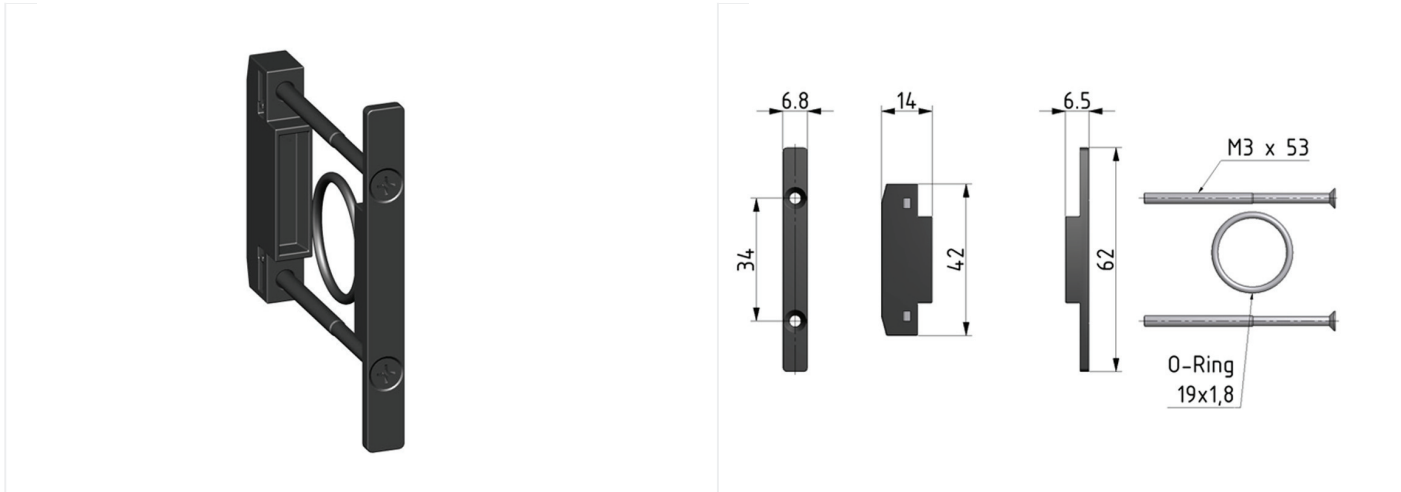

## Accessories of the Futura series

Coupling kit BG1 FUTURA

type	article-number	series	series	weight
KKOP.1	99001.0901	Futura	BG1	0.011 kg

### technical data

- **description:** Coupling kit
- **fixing:** for components to be connected in Futura series 1
- **material coupling kit:** Grivory (PA66)
- **material screws:** steel
- **material o-ring:** NBR 70