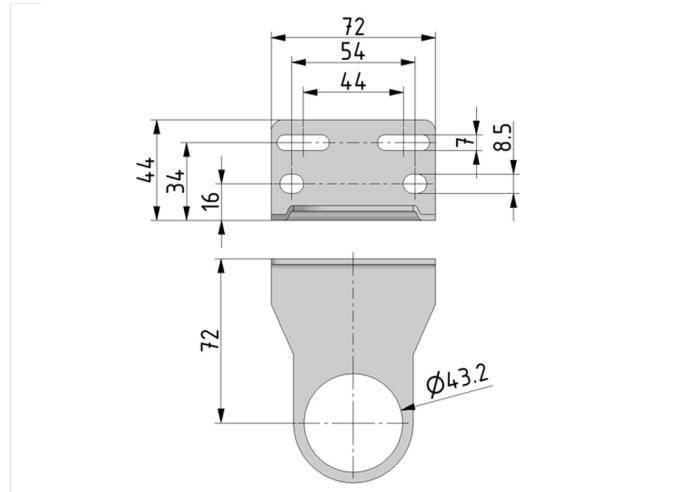

Accessories of the Futura series

FUTURA mounting bracket for panel mounting BG2

type	part-number	series	series	weight
KBW.2-1227	99002.1227	Futura	BG2	0.129 kg

technical data

- **description:** Mounting bracket for panel mounting
- **material:** steel galvanized
- **fixing:** control panel nut and 2 screws for fixation to wall