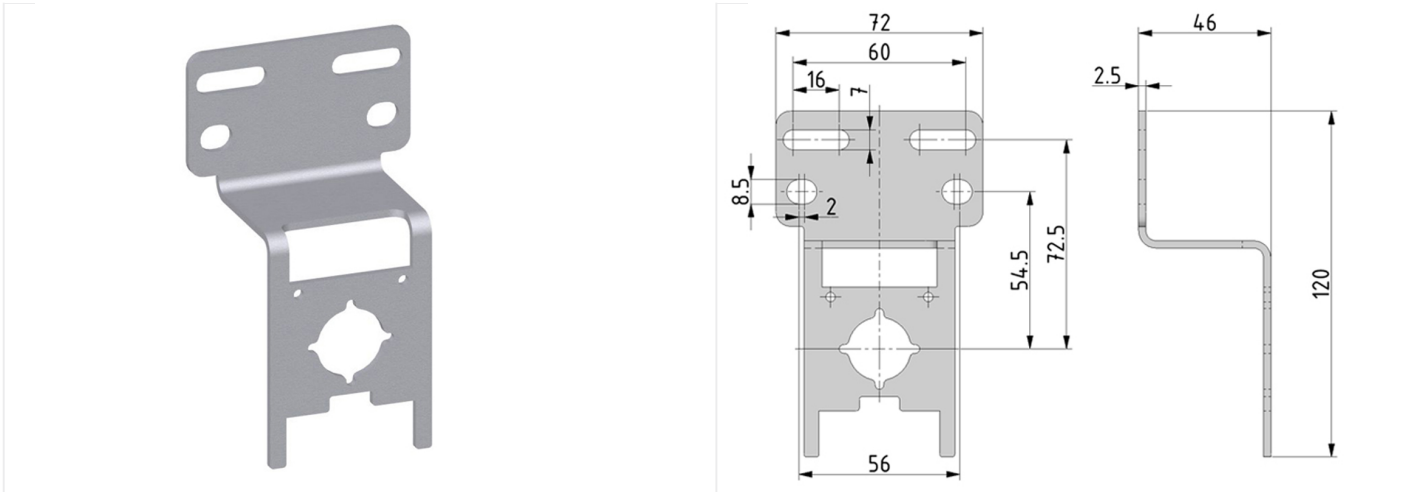

## Accessories of the Futura series

Mounting bracket FUTURA BG2 (BW.2+2x screw 3x10 with Torx 10IP)

type	part-number	series 1	series	weight
KBW.2-1225	99002.1225	Futura	BG2	0.128 kg

### technical data

- **description:** Mounting bracket
- **material:** steel galvanized
- **fixing:** mounting with 2 screws