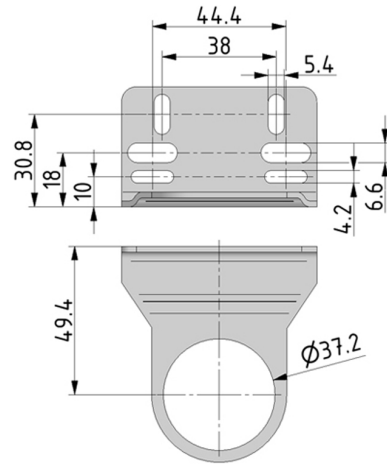

Accessories of the Futura series

Mounting bracket FUTURA BG1 for panel mounting

**type**

KBW.1-1227

part-number

99001.1227

series

Futura

series

BG1

weight

0.068 kg

technical data

- **description:** Mounting bracket for panel mounting
- **material:** steel galvanized
- **fixing:** control panel nut and 2 screws for fixation to wall

accessories