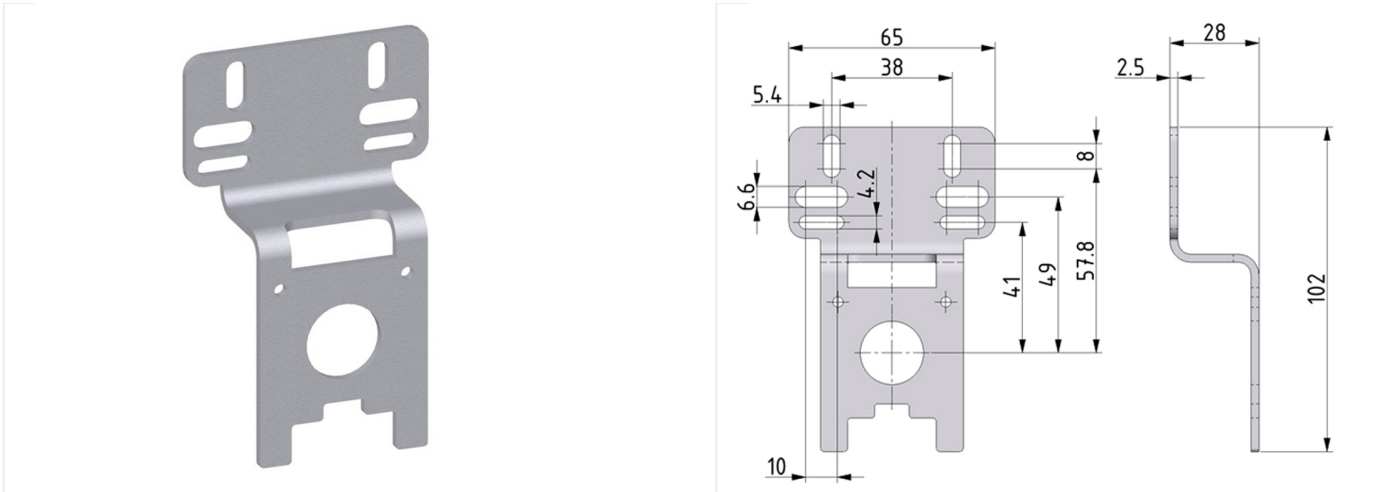

Accessories of the Futura series

Mounting bracket FUTURA BG1 (BW.1+2x screw 3x10 with Torx 10IP)

type	part-number	series 1	series	weight
KBW.1-1225	99001.1225	Futura	BG1	0.096 kg

technical data

- **description:** Mounting bracket
- **material:** steel galvanized
- **fixing:** mounting with 2 screws