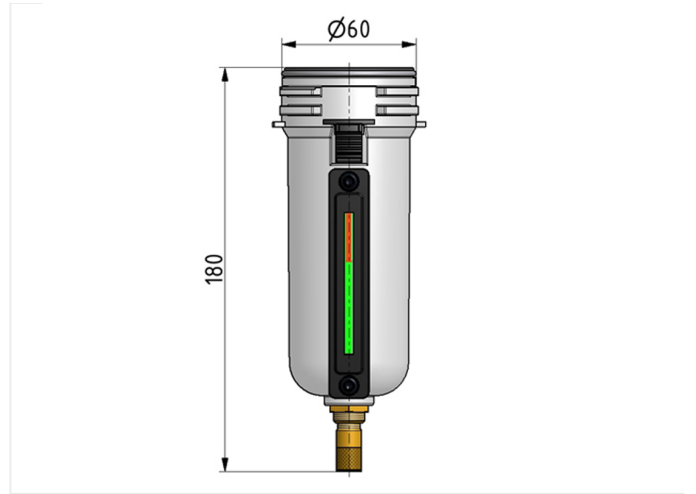

Accessories of the Futura series

Bowl metal/visual display with automatic drain and o-ring 55x2,5

type	part-number	series 1	series	weight
BE.4 H AM10	90004.0221	Futura	BG4	0.755 kg

technical data

- supply pressure P1 min.: 1,5 bar
- supply pressure P1 max.: 16 bar
- temperature range: 0 - 50°C
- bowl: metal bowl with level indicator
- drain: AM NO
- fixing: bayonet catch