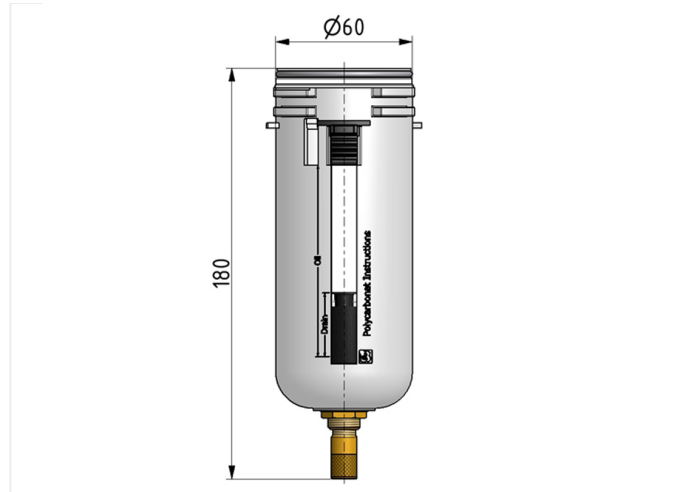

Accessories of the Futura series

PC bowl with bowl guard, automatic drain and o-ring 55x2,5

type	part-number	series 1	series	weight
BE.4 AM10	90004.0201	Futura	BG4	0.264 kg

technical data

- supply pressure P1 min.: 1,5 bar
- supply pressure P1 max.: 16 bar
- temperature range: 0 - 50°C
- bowl: PC with PA bowl guard
- drain: AM NO
- fixing: bayonet catch