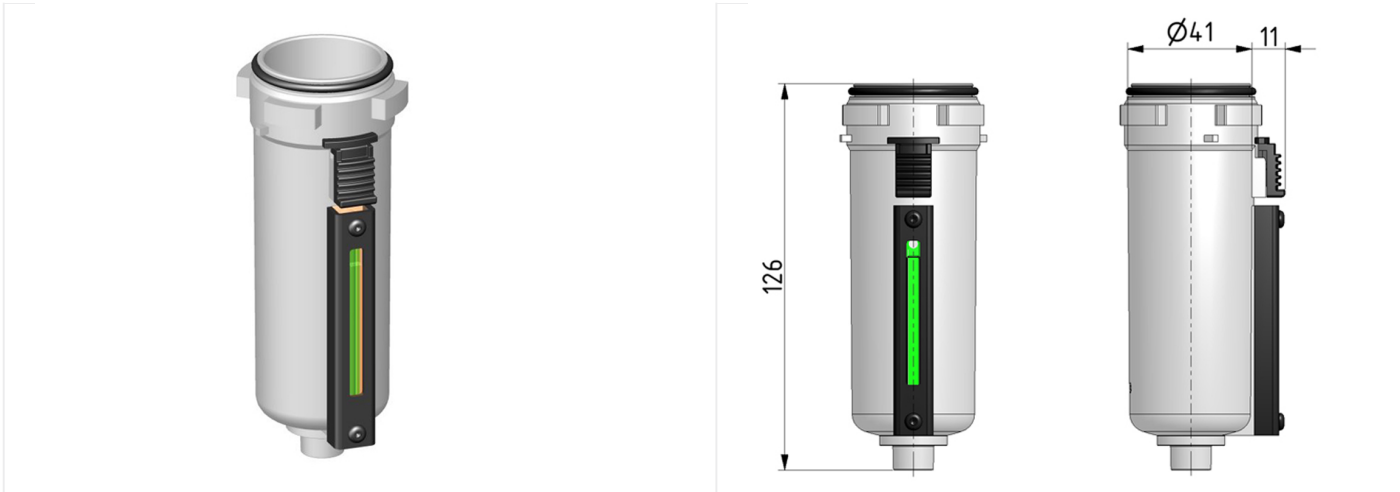

## Accessories of the Futura series

Oil bowl metal/visual display (light grey) with filling valve and o-ring 37,5x2,5

type	part-number	series 1	series	weight
BE.2 H LUB	90002.0222	Futura	BG2	0.364 kg

### technical data

- supply pressure P1 max.: 16 bar
- temperature range: 0 - 50°C
- bowl: metal bowl with level indicator
- fixing: bayonet catch