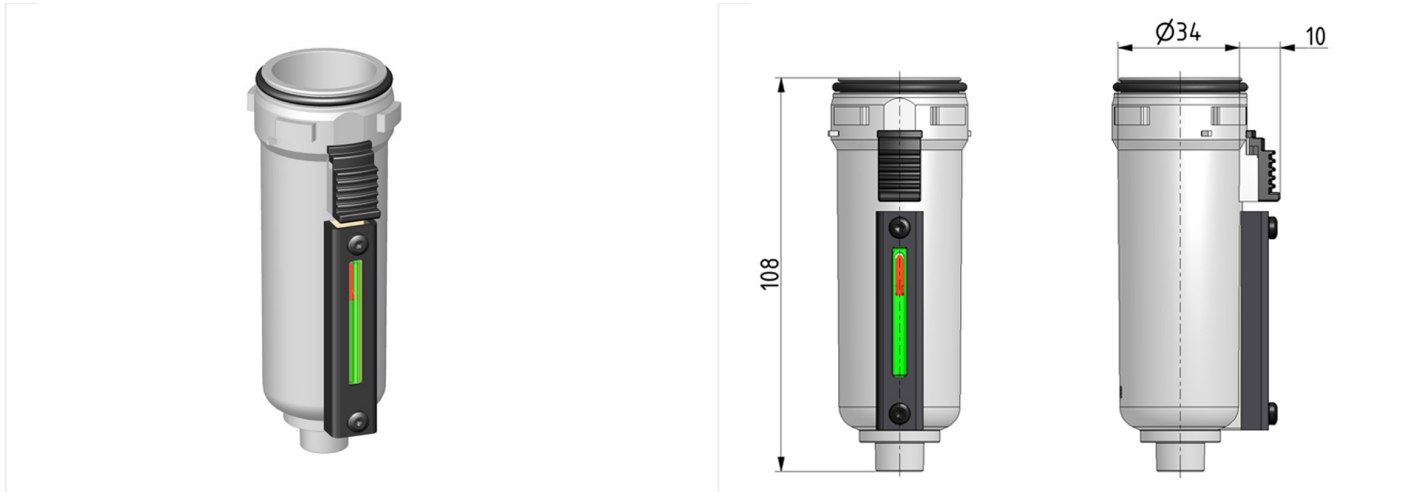

Accessories of the Futura series

Oil bowl metal/visual display (light grey) with filling valve and o-ring 32x2,5

type	part-number	series 1	series	weight
BE.1 H LUB	90001.0222	Futura	BG1	0.281 kg

technical data

- supply pressure P1 max.: 16 bar
- temperature range: 0 - 50°C
- bowl: metal bowl with level indicator
- fixing: bayonet catch

accessories