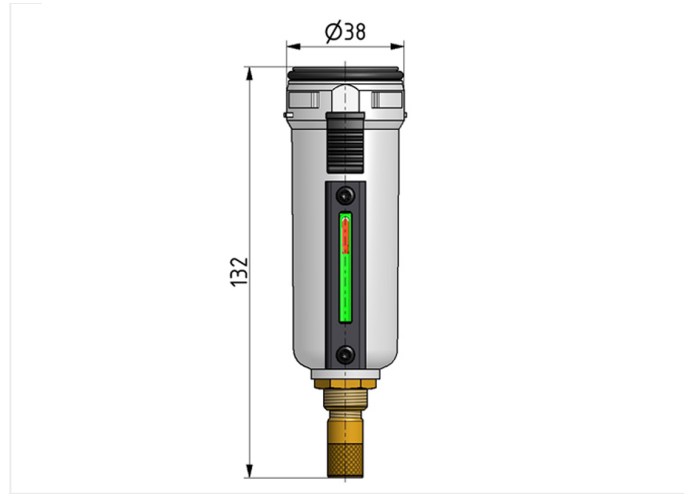

Accessories of the Futura series

Bowl metal/visual display with automatic drain and o-ring 32x2,5

type	part-number	series 1	series	weight
BE.1 H AM10	90001.0221	Futura	BG1	0.314 kg

technical data

- supply pressure P1 min.: 1,5 bar
- supply pressure P1 max.: 16 bar
- temperature range: 0 - 50°C
- bowl: metal bowl with level indicator
- drain: AM NO
- fixing: bayonet catch