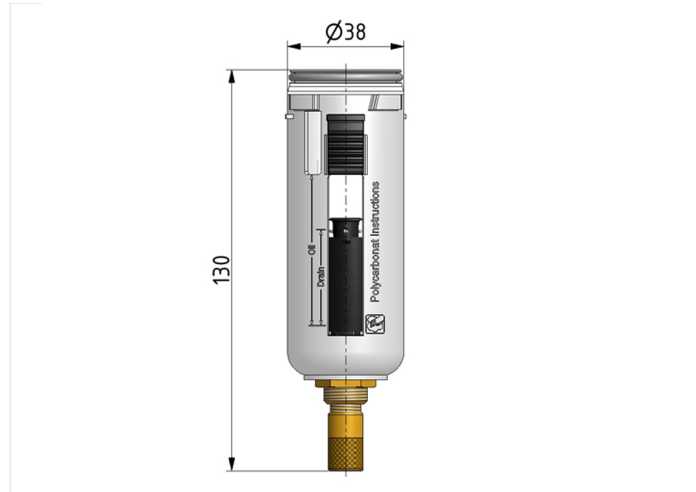

Accessories of the Futura series

PC bowl with bowl guard, automatic drain and o-ring 32x2,5

type	part-number	series 1	series	weight
BE.1 AM10	90001.0201	Futura	BG1	0.119 kg

technical data

- supply pressure P1 min.: 1,5 bar
- supply pressure P1 max.: 16 bar
- temperature range: 0 - 50°C
- bowl: PC with PA bowl guard
- drain: AM NO
- fixing: bayonet catch