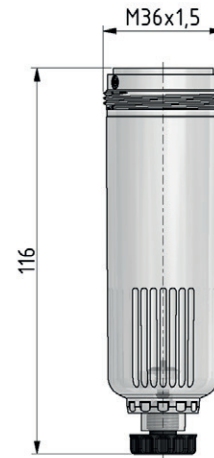

Accessories

PC bowl with semi automatic drain and o-ring 30x2

type

C-11-HA

part-number

8.2111.84.000/V

series 2

Multi-Fix

series

BG1

weight

0.068 kg

technical data

supply pressure P1 min.: 1,5 bar
supply pressure P1 max.: 16 bar
temperature range: -10°C - +60°C
bowl: PC
drain: HA
fixing: screw thread

accessories